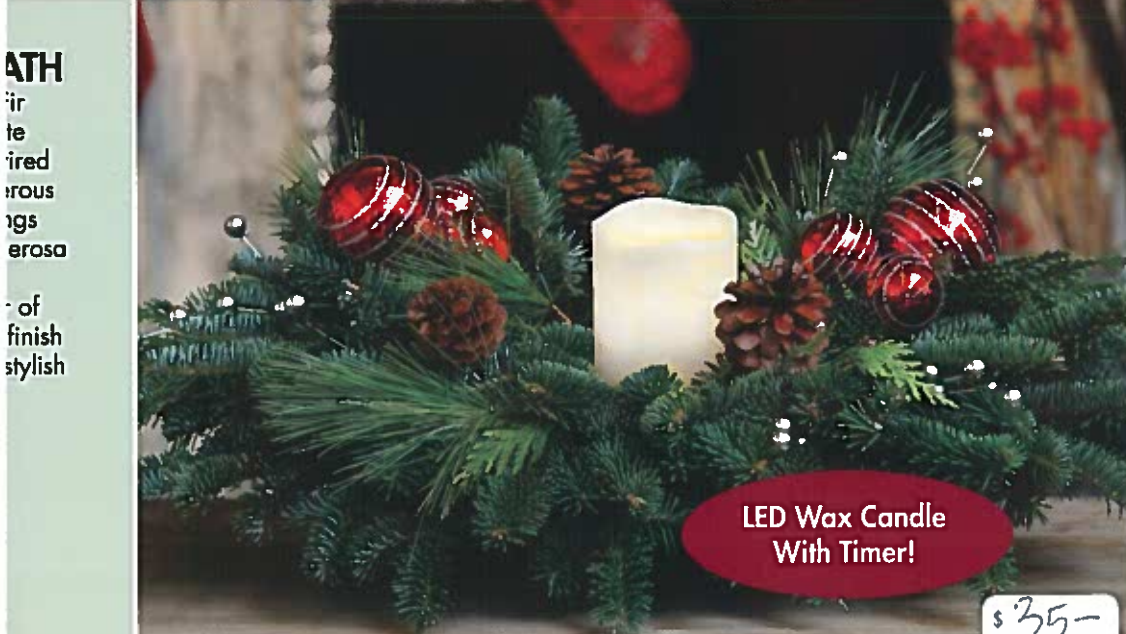

▲ VICTORIAN W

This most popular Balsam Fir Wreath features an exquisite satin bow with imprinted gold edges to hold its loops and tails. The trim includes natural Ponderosa pine cones, accented with gold jingle bells and a matching Christmas bow to off the elegant look of this Christmas Wreath.

\$30-

\$35-

▲ NORTH STAR CHRISTMAS TREE

This live, 22" high table top Christmas tree arrives with seven frosted and glittered pine cones, a star garland accent, an LED Light Set (see page 4), and the perfect northern star tree topper. The container is wrapped in burlap with a generous matching ribbon for tying into a bow as pictured. All trimming arrives with the tree for fun, easy decorating. Each tree comes complete with care instructions.

Enhance the magic of Christmas inside your home...

LED Wax Candle With Timer!

\$35-

◀ CANDLELIT CENTERPIECE

..around which friends & family gather for the Holidays!

This seasonal centerpiece, as pictured, is bursting with naturally scented mixed evergreens which stay fresh and moist from the floral foam base. The festive decorations are certain to delight your guests and lend a joyful air to your Holiday Celebrations!